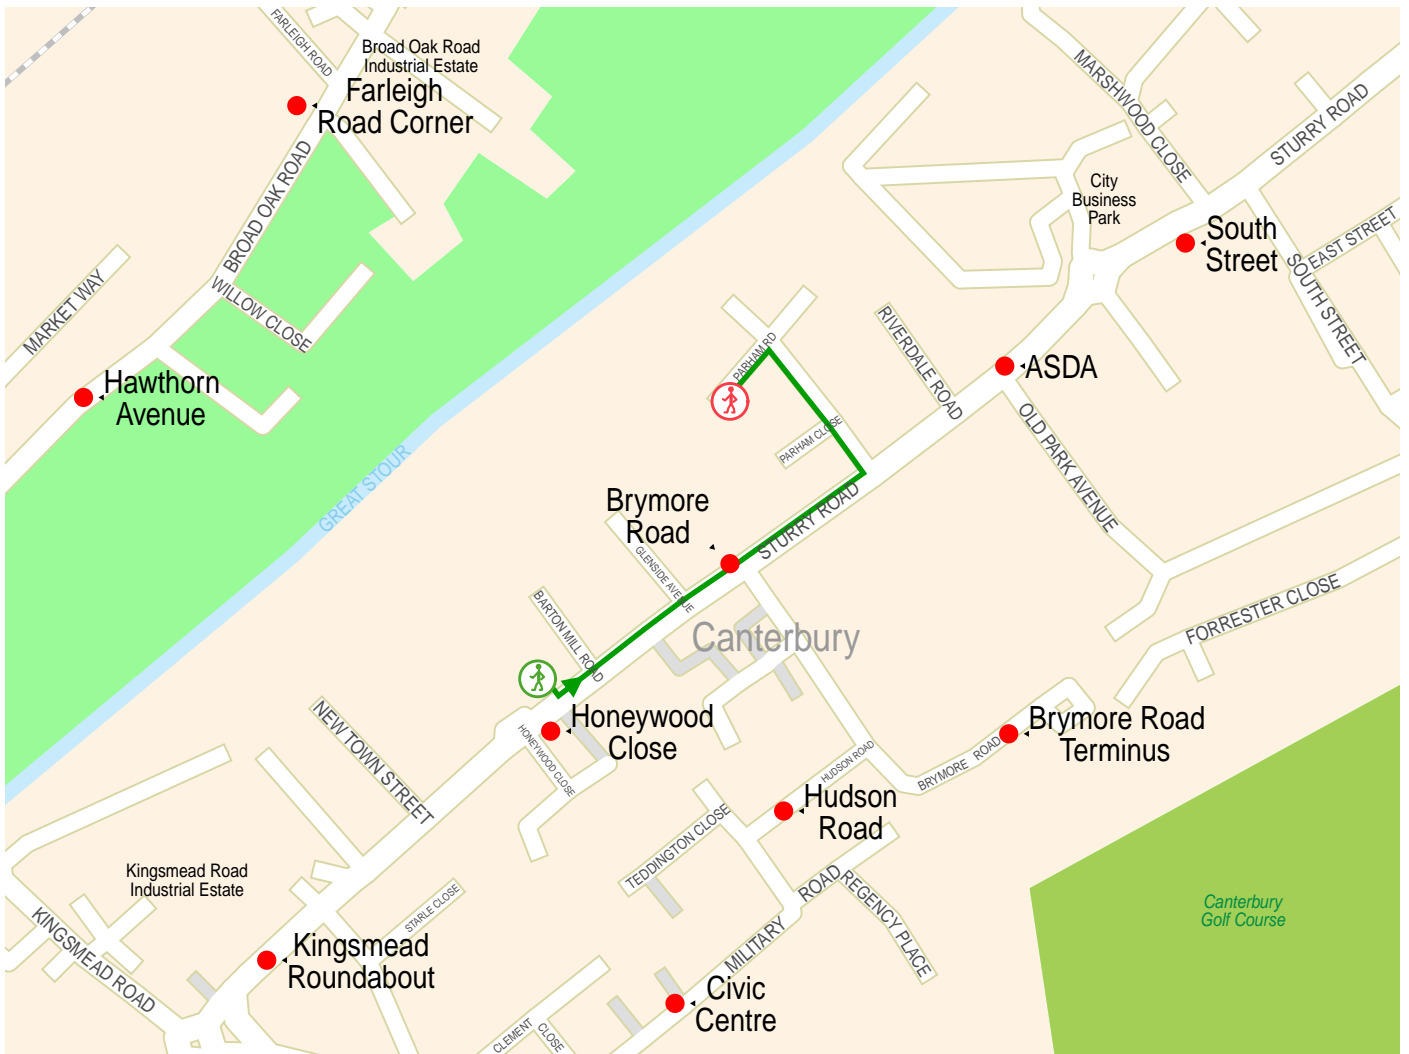

Suggested path from Sturry Road, Four Seasons Guest Accommodation to Canterbury, Parham Road.

© 2008 NAVTEQ/PTV AG/Map&Guide

— Footpath
  Departure with walk
  Arrival with footpath
 ● Bus

1.	From Sturry Road, Four Seasons Guest Accommodation.	
2.	Sturry Road	300 m 300 m
3.	↶ Turn Left Into Parham Road	180 m 480 m
4.	Arrive at Canterbury, Parham Road.	